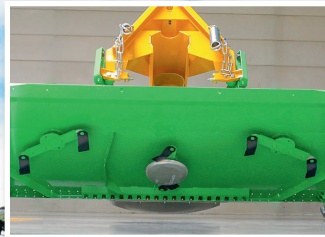

## THE LARGE WIDTH FRONT MOWER!

**8-position adjustable cutting height system**

**Equipped with 2 XXL skids to ensure a perfect glide of the machine**

**Optimized design for quality cutting**

**Possibility of adding 2 rear mowers to cover a width of 7.50m**