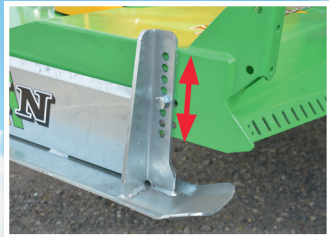

## THE LARGE WIDTH FRONT MOWER!

**8-position adjustable cutting height system**

**Equipped with 2 XXL skids to ensure a perfect glide of the machine**

**Optimized design for quality cutting**

**Possibility of adding 2 rear mowers to cover a width of 7.50m**